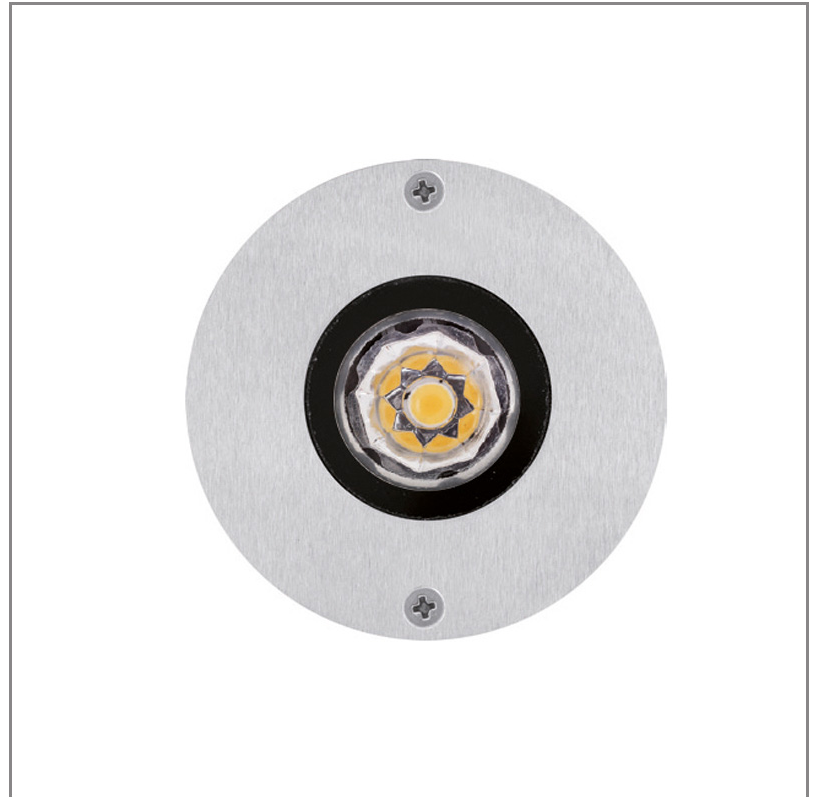

PROJECT	
TYPE	
SPECIFIER	
QUANTITY	
DATE	

OLODUM ROUND RECESSED

E10I0093-

base number Color
Temperature

1. To build a product code in our configurator select the specify button on the base model # product page
2. To build a manual product code on this datasheet choose from the options listed below in blue font and add the suffix to the base model #

GENERAL

Series: Olodum
Subseries: Olodum Round
Brand: Side
Division: Exterior
Mounting Type: Recessed
Mounting Location: In-Ground
Subcategory: Walk Over

PHYSICAL

Shape: Round
Diameter (mm): 65
Diameter (in): 2 9/16
Height (mm): 62
Height (in): 2 7/16
Light Distribution: Uplight
Weight (kg): 0.3
Weight (lbs): 0.66
Load Resistance (kg): 500
Load Resistance (lbs): 1102
Diffuser: Clear tempered glass
Gasket: Silicon rubber
Fixture Finish: SSS
Fixture Material: Stainless Steel

ELECTRICAL

Lamp Type: LED (Zhaga Standard)
Input Wattage (W): 3.5
Total Output Wattage (W): 3
Driver Included: No
Input Voltage (V): 120
Constant Current (MA): 350

LED

Number of LEDs: 1
Color Temperature (°K): 3000 / 4000
Max. Delivered Lumen (lm): 285 / 300
CRI: >80 CRI

OPTICAL

Reflector: Polycarbonate metallized reflector
Optic: 45

RATINGS AND CERTIFICATIONS

Certified By: Certified for North American Standards
IP rating: IP67
IK Rating: IK07

0.3kg / 0.66lbs