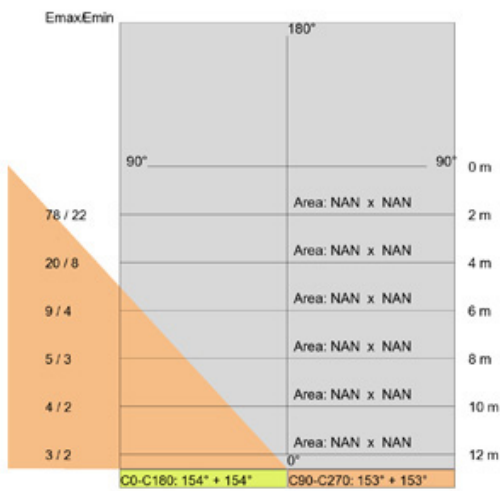

OLODUM ROUND RECESSED

E10I0019-

PROJECT _____
TYPE _____
SPECIFIER _____
QUANTITY _____
DATE _____

E